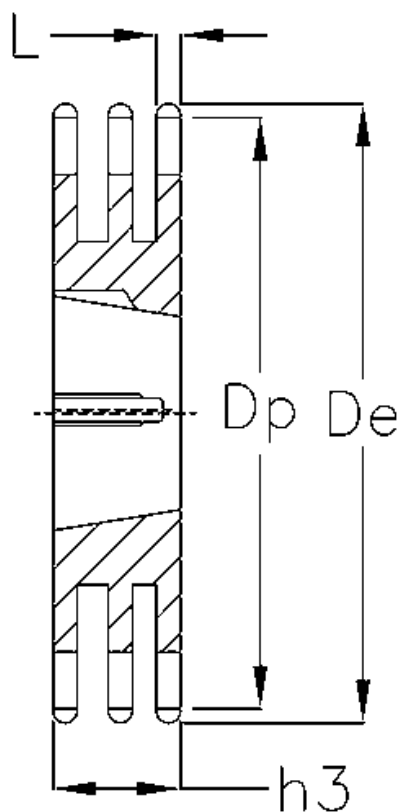

Article number: 616033005023

Description: Taperbored sprocket 08 B-3 Z=23 triplex  
for bushing 1610

## Measures

Bush = 1610  
C = 1.3  
Chain = -  
Chain size = 1/2" x 5/16"  
De = 98.2  
Dp = 93.27  
H = 34.9  
h3 = 34.9

Material = Stål  
Number of teeth = 23